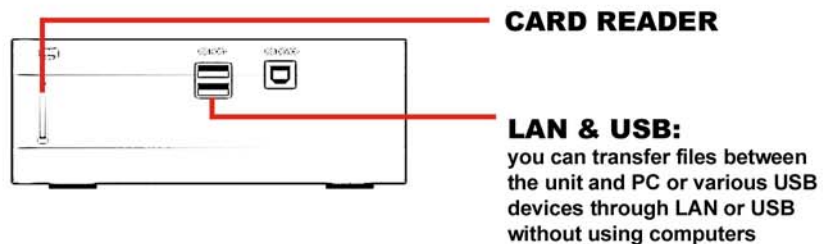

MAXIMUM CONNECTIVITY:
A/V Output: Stereo, SPDIF (Coaxial+optical)
CVBS, SCART, Component Video YPbPr.