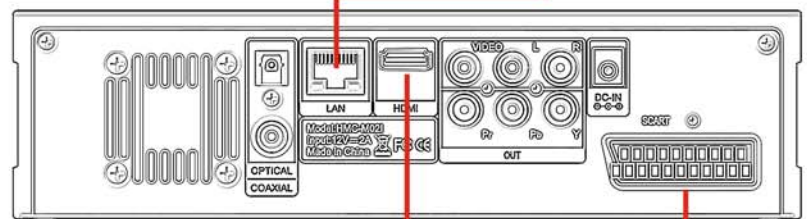

HDMI:
you can enjoy high definition video contents on HD screen (1080)

SCART OUT